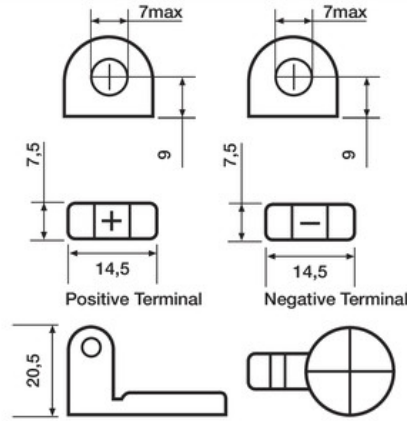

Napatyyppi

T1 Standard DIN Post

T3 Small Japanese JIS Terminal

T4-F

T4

T9 Classic 702/703/721/722

T8 Ford Cargo Terminal use adapter kit (order 23292114)

TM Marine Dual Terminals