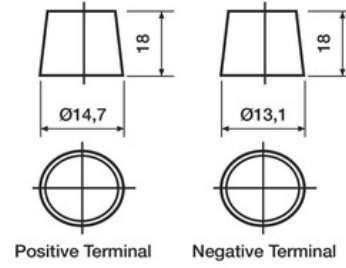

T3 Small Japanese JIS Terminal