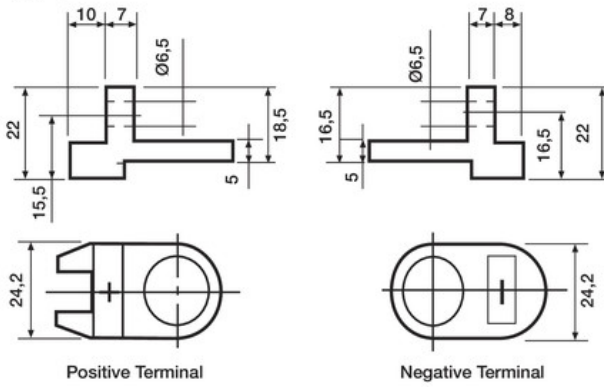

Napatyyppi

T1 Standard DIN Post

T3 Small Japanese JIS Terminal

T4-F

T4

T9 Classic 702/703/721/722

T8 Ford Cargo Terminal use adapter kit (order 23292114)

TM Marine Dual Terminals